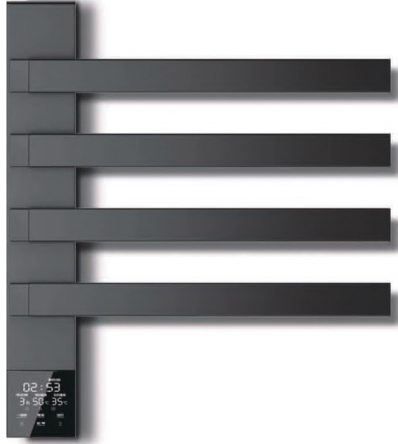

# Smart Electric Heated Towel Rack Rails

Safe · Reliable · Smart · Stylish

SINGLE-ARM 4-BAR  
SMART ELECTRIC-HEATED  
TOWEL RACK

10010102

Product dimensions (H x W x D)  
**585 x 503 x 111mm**

**\$ 295** RRP

ALL BLACK

SINGLE-ARM 4-BAR  
SMART ELECTRIC-HEATED  
TOWEL RACK

10010101

Product dimensions (H x W x D)  
**585 x 503 x 111mm**

**\$ 295** RRP

ROSE GOLD ENDS /  
BLACK BODY

DOUBLE-ARM 4-BAR  
SMART ELECTRIC-HEATED  
TOWEL RACK WITH SHELF

10020104

Product dimensions (H x W x D)  
**675 x 590 x 319mm**

**\$ 345** RRP

ALL BLACK

SINGLE-ARM 8-BAR  
SMART ELECTRIC-HEATED  
TOWEL RACK

10022307

Product dimensions (H x W x D)  
**923 x 553 x 90mm**

**\$ 345** RRP