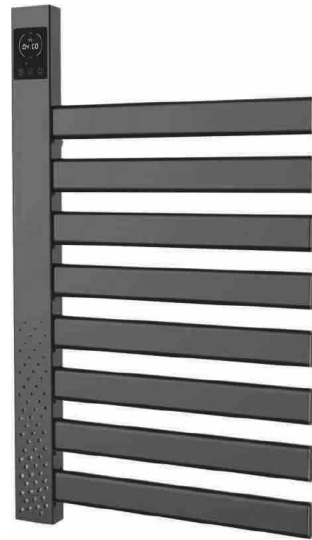

# Smart Electric Heated Towel Rack Rails

Safe · Reliable · Smart · Stylish

SINGLE-ARM 4-BAR  
SMART ELECTRIC-HEATED  
TOWEL RACK

10010102

Product dimensions (H x W x D)  
**585 x 503 x 111mm**

**\$ 295** RRP

ALL BLACK

SINGLE-ARM 4-BAR  
SMART ELECTRIC-HEATED  
TOWEL RACK

10010101

Product dimensions (H x W x D)  
**585 x 503 x 111mm**

**\$ 295** RRP

ROSE GOLD ENDS /  
BLACK BODY

DOUBLE-ARM 4-BAR  
SMART ELECTRIC-HEATED  
TOWEL RACK WITH SHELF

10020104

Product dimensions (H x W x D)  
**675 x 590 x 319mm**

**\$ 345** RRP

ALL BLACK

SINGLE-ARM 8-BAR  
SMART ELECTRIC-HEATED  
TOWEL RACK

10022307

Product dimensions (H x W x D)  
**923 x 553 x 90mm**

**\$ 345** RRP